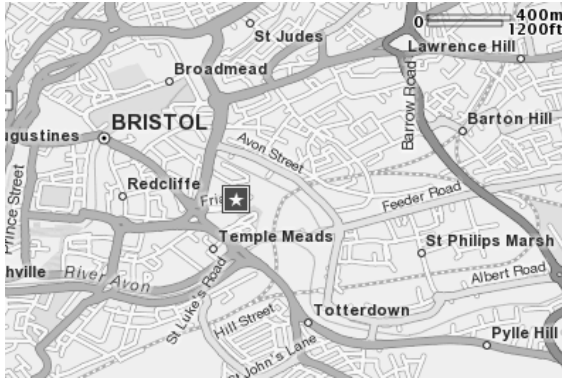

Directions

From M4

- Exit junction 19 onto the M32.
- At the end of the M32 take the left-hand lane.
- Turn left onto the inner ring road.
- Drive through the underpass.
- Take the first exit at the Temple Circus roundabout into Temple Quay.
- Take the first left at the small roundabout and the office is in front of you.
- Parking is available in the pay and display car park opposite.

By train

- Bristol Temple Meads is walking distance from the office.
- Exit Temple Meads Station and turn right onto the pedestrian link.
- The office will be in front of you on the left-hand side.
- Ferries and buses link other parts of the city to Temple Meads.